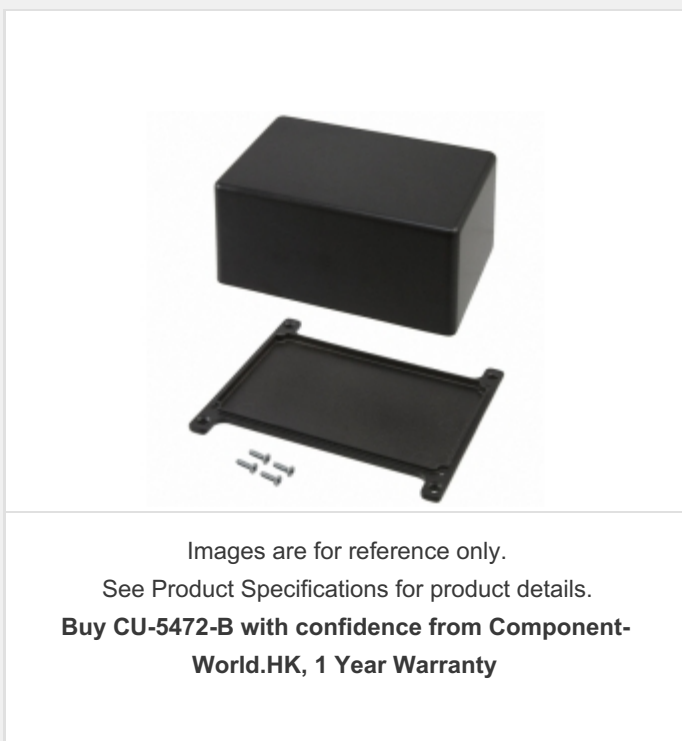

**CU-5472-B**

**Part Number:** [CU-5472-B](#)  
**Manufacturer:** [Bud Industries, Inc.](#)  
**Description:** BOX ALUM BLACK 4.75"L X 3.15"W  
**Data sheet:** [CU-5470-79\(-B\)](#)

**RoHS Status:** Lead free / RoHS Compliant  
**Ship From:** Hong Kong  
**Shipment Way:** DHL/Fedex/TNT/UPS/EMS

Images are for reference only.  
 See Product Specifications for product details.  
**Buy CU-5472-B with confidence from Component-World.HK, 1 Year Warranty**

[Request For Quotation](#)

PRODUCT PARAMETER			
<b>Part Number</b>	CU-5472-B	<b>Manufacturer</b>	<a href="#">Bud Industries, Inc.</a>
<b>Description</b>	BOX ALUM BLACK 4.75"L X 3.15"W	<b>Lead Free Status / RoHS Status</b>	Lead free / RoHS Compliant
<b>Quantity Available</b>	8445 pcs	<b>Data sheet</b>	<a href="#">CU-5470-79(-B)</a>
<b>Category</b>	<a href="#">Boxes, Enclosures, Racks</a>	<b>Weight</b>	0.906 lb (410.95g)
<b>Thickness</b>	0.094" (2.39mm)	<b>Size / Dimension</b>	4.750" L x 3.150" W (120.65mm x 80.01mm)
<b>Shipping Info</b>	Shipped from Digi-Key	<b>Series</b>	Econobox
<b>Ratings</b>	-	<b>Other Names</b>	377-2007 CU5472B
<b>Moisture Sensitivity Level (MSL)</b>	Not Applicable	<b>Material Flammability Rating -</b>	
<b>Material</b>	Metal, Aluminum	<b>Manufacturer Standard Lead Time</b>	12 Weeks
<b>Lead Free Status / RoHS Status</b>	Lead free / RoHS Compliant	<b>Height</b>	2.330" (59.18mm)
<b>Features</b>	-	<b>Detailed Description</b>	Box with Mounting Flange Metal, Aluminum Black Cover Included 4.750" L x 3.150" W (120.65mm x 80.01mm) X 2.330" (59.18mm)
<b>Design</b>	Cover Included	<b>Container Type</b>	Box with Mounting Flange
<b>Color</b>	Black	<b>Area (L x W)</b>	15.0 in <sup>2</sup> (97 cm <sup>2</sup> )